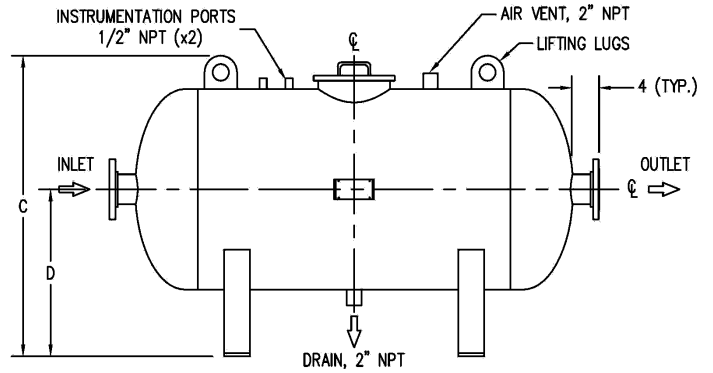

Tanks & Pressure Vessels

SAFNA STORAGE TANKS

SIZE OPTIONS AND DIMENSIONAL DATA

Vertical		
Model Number	Diameter	Overall Height
EVPV50	24	41.5
EVPV100	24	67.5
EVPV150	24	93.5
EVPV200	30	81.5
EVPV250	30	98.5
EVPV300	36	85.5
EVPV400	36	109.5
EVPV500	42	102.5
EVPV550	42	111.5
EVPV600	42	119.5
EVPV700	48	110.5
EVPV750	48	116.5
EVPV800	48	123.5
EVPV900	48	136.5
EVPV1000	48	149.5

Horizontal			
Model Number	Overall Length	Diameter	Overall Height
EHPV50	41.5	24	39
EHPV100	67.5	24	39
EHPV150	93.5	24	39
EHPV200	81.5	30	45
EHPV250	98.5	30	45
EHPV300	85.5	36	51
EHPV400	109.5	36	51
EHPV500	102.5	42	57
EHPV550	111.5	42	57
EHPV600	119.5	42	57
EHPV700	110.5	48	63
EHPV750	116.5	48	63
EHPV800	123.5	48	63
EHPV900	136.5	48	63
EHPV1000	149.5	48	63