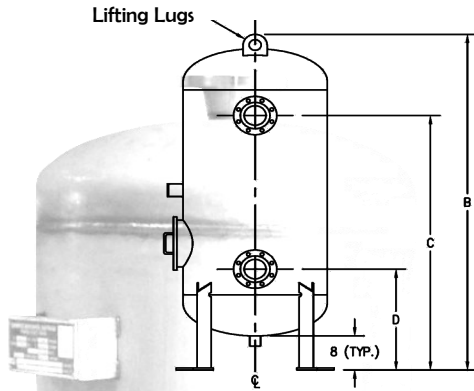

Tanks & Pressure Vessels

SAFNA STORAGE TANKS

SIZE OPTIONS AND DIMENSIONAL DATA

Vertical		
Model Number	Diameter	Overall Height
EVPV50	24	41.5
EVPV100	24	67.5
EVPV150	24	93.5
EVPV200	30	81.5
EVPV250	30	98.5
EVPV300	36	85.5
EVPV400	36	109.5
EVPV500	42	102.5
EVPV550	42	111.5
EVPV600	42	119.5
EVPV700	48	110.5
EVPV750	48	116.5
EVPV800	48	123.5
EVPV900	48	136.5
EVPV1000	48	149.5

Horizontal			
Model Number	Overall Length	Diameter	Overall Height
EHPV50	41.5	24	39
EHPV100	67.5	24	39
EHPV150	93.5	24	39
EHPV200	81.5	30	45
EHPV250	98.5	30	45
EHPV300	85.5	36	51
EHPV400	109.5	36	51
EHPV500	102.5	42	57
EHPV550	111.5	42	57
EHPV600	119.5	42	57
EHPV700	110.5	48	63
EHPV750	116.5	48	63
EHPV800	123.5	48	63
EHPV900	136.5	48	63
EHPV1000	149.5	48	63